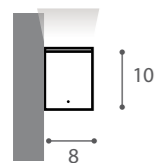

# CU-BOX

design Gianfranco Marabese 2016

Prodotti realizzati in alluminio verniciato con polveri epossidiche color bronzo o bianco. I led posizionati sul fondo del cubo emanano luce senza abbagliamento.

*A product's family wich is made in bronze or white painted aluminium with epoxy powder. The led at the bottom of the cube spreads the light without glaring effect.*

**W1**

**C1**

**W1/C1** LED GU10 110/220V 