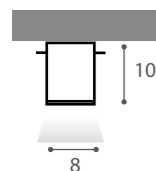

# CU-BOX

design Gianfranco Marabese 2016

Prodotti realizzati in alluminio verniciato con polveri epossidiche color bronzo o bianco. I led posizionati sul fondo del cubo emanano luce senza abbagliamento.

*A product's family wich is made in bronze or white painted aluminium with epoxy powder. The led at the bottom of the cube spreads the light without glaring effect.*

**W1**

**C1**

**W1/C1** LED GU10 110/220V 